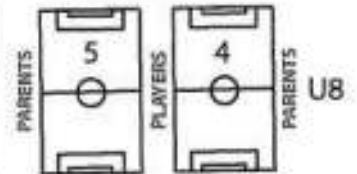

EMERGENCY PASS THRU

Parking Lot

U6