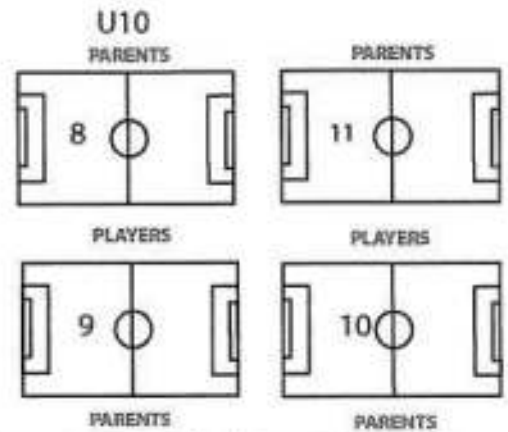

Continue West to Highway 75

N

Continue East to German Corner

OWASSO SPORTS PARK
10320 East 116th Street North

**GCSA TOURNAMENT
FIELD MAP**

www.oscsoccer.com
918/272-5565

OSC is a smoke free complex. Smoking allowed in gravel parking areas only!

116th Street North