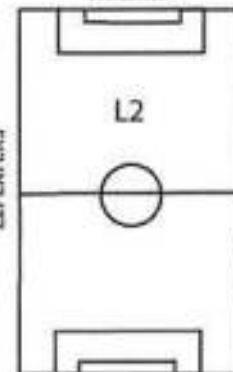

EMERGENCY PASS THRU

Parking Lot

U6